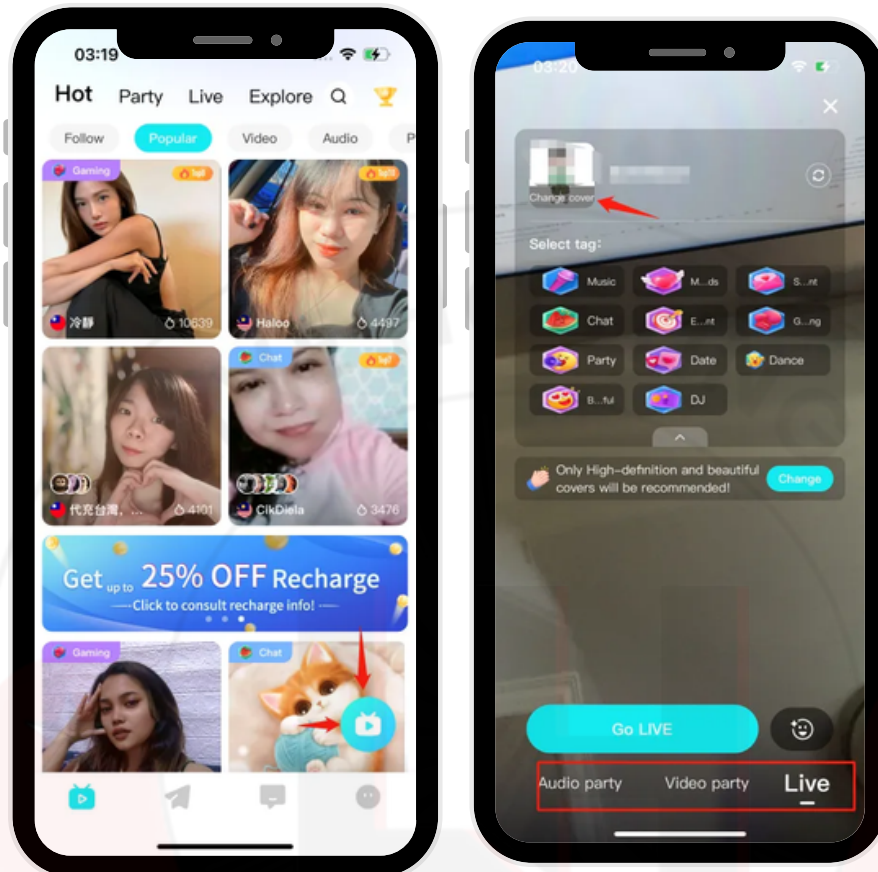

Matters needing attention

1. The duration task only counts the duration of video party and live broadcast.
2. The total income includes: gift income, game sharing income. 10000 Beans=US \$1.
3. Lucky gift income refers to: the share of income obtained from receiving lucky gifts.
4. If the host registers multiple accounts, including but not limited to multiple devices, all rewards will be cancelled.

Other Notices:

- Last 7 days = Today + last 6 Days.
- When your daily earnings go up a level, your daily reward increases too. You can only claim this reward once each period.
- The duration task only counts the time you spend in video parties and live broadcasts.
- Total income includes earnings from gifts., lucky gifts and game-sharing.
- If a host registers multiple accounts, including on different devices, all rewards will be canceled.

How to start Live-streaming:

- Click on the “Live icon” in the bottom right corner of the home page.
- Remember to change the profile picture.
- There are three types of live streams: Audio Party, Video Party, and Live. Make sure to choose the right one.